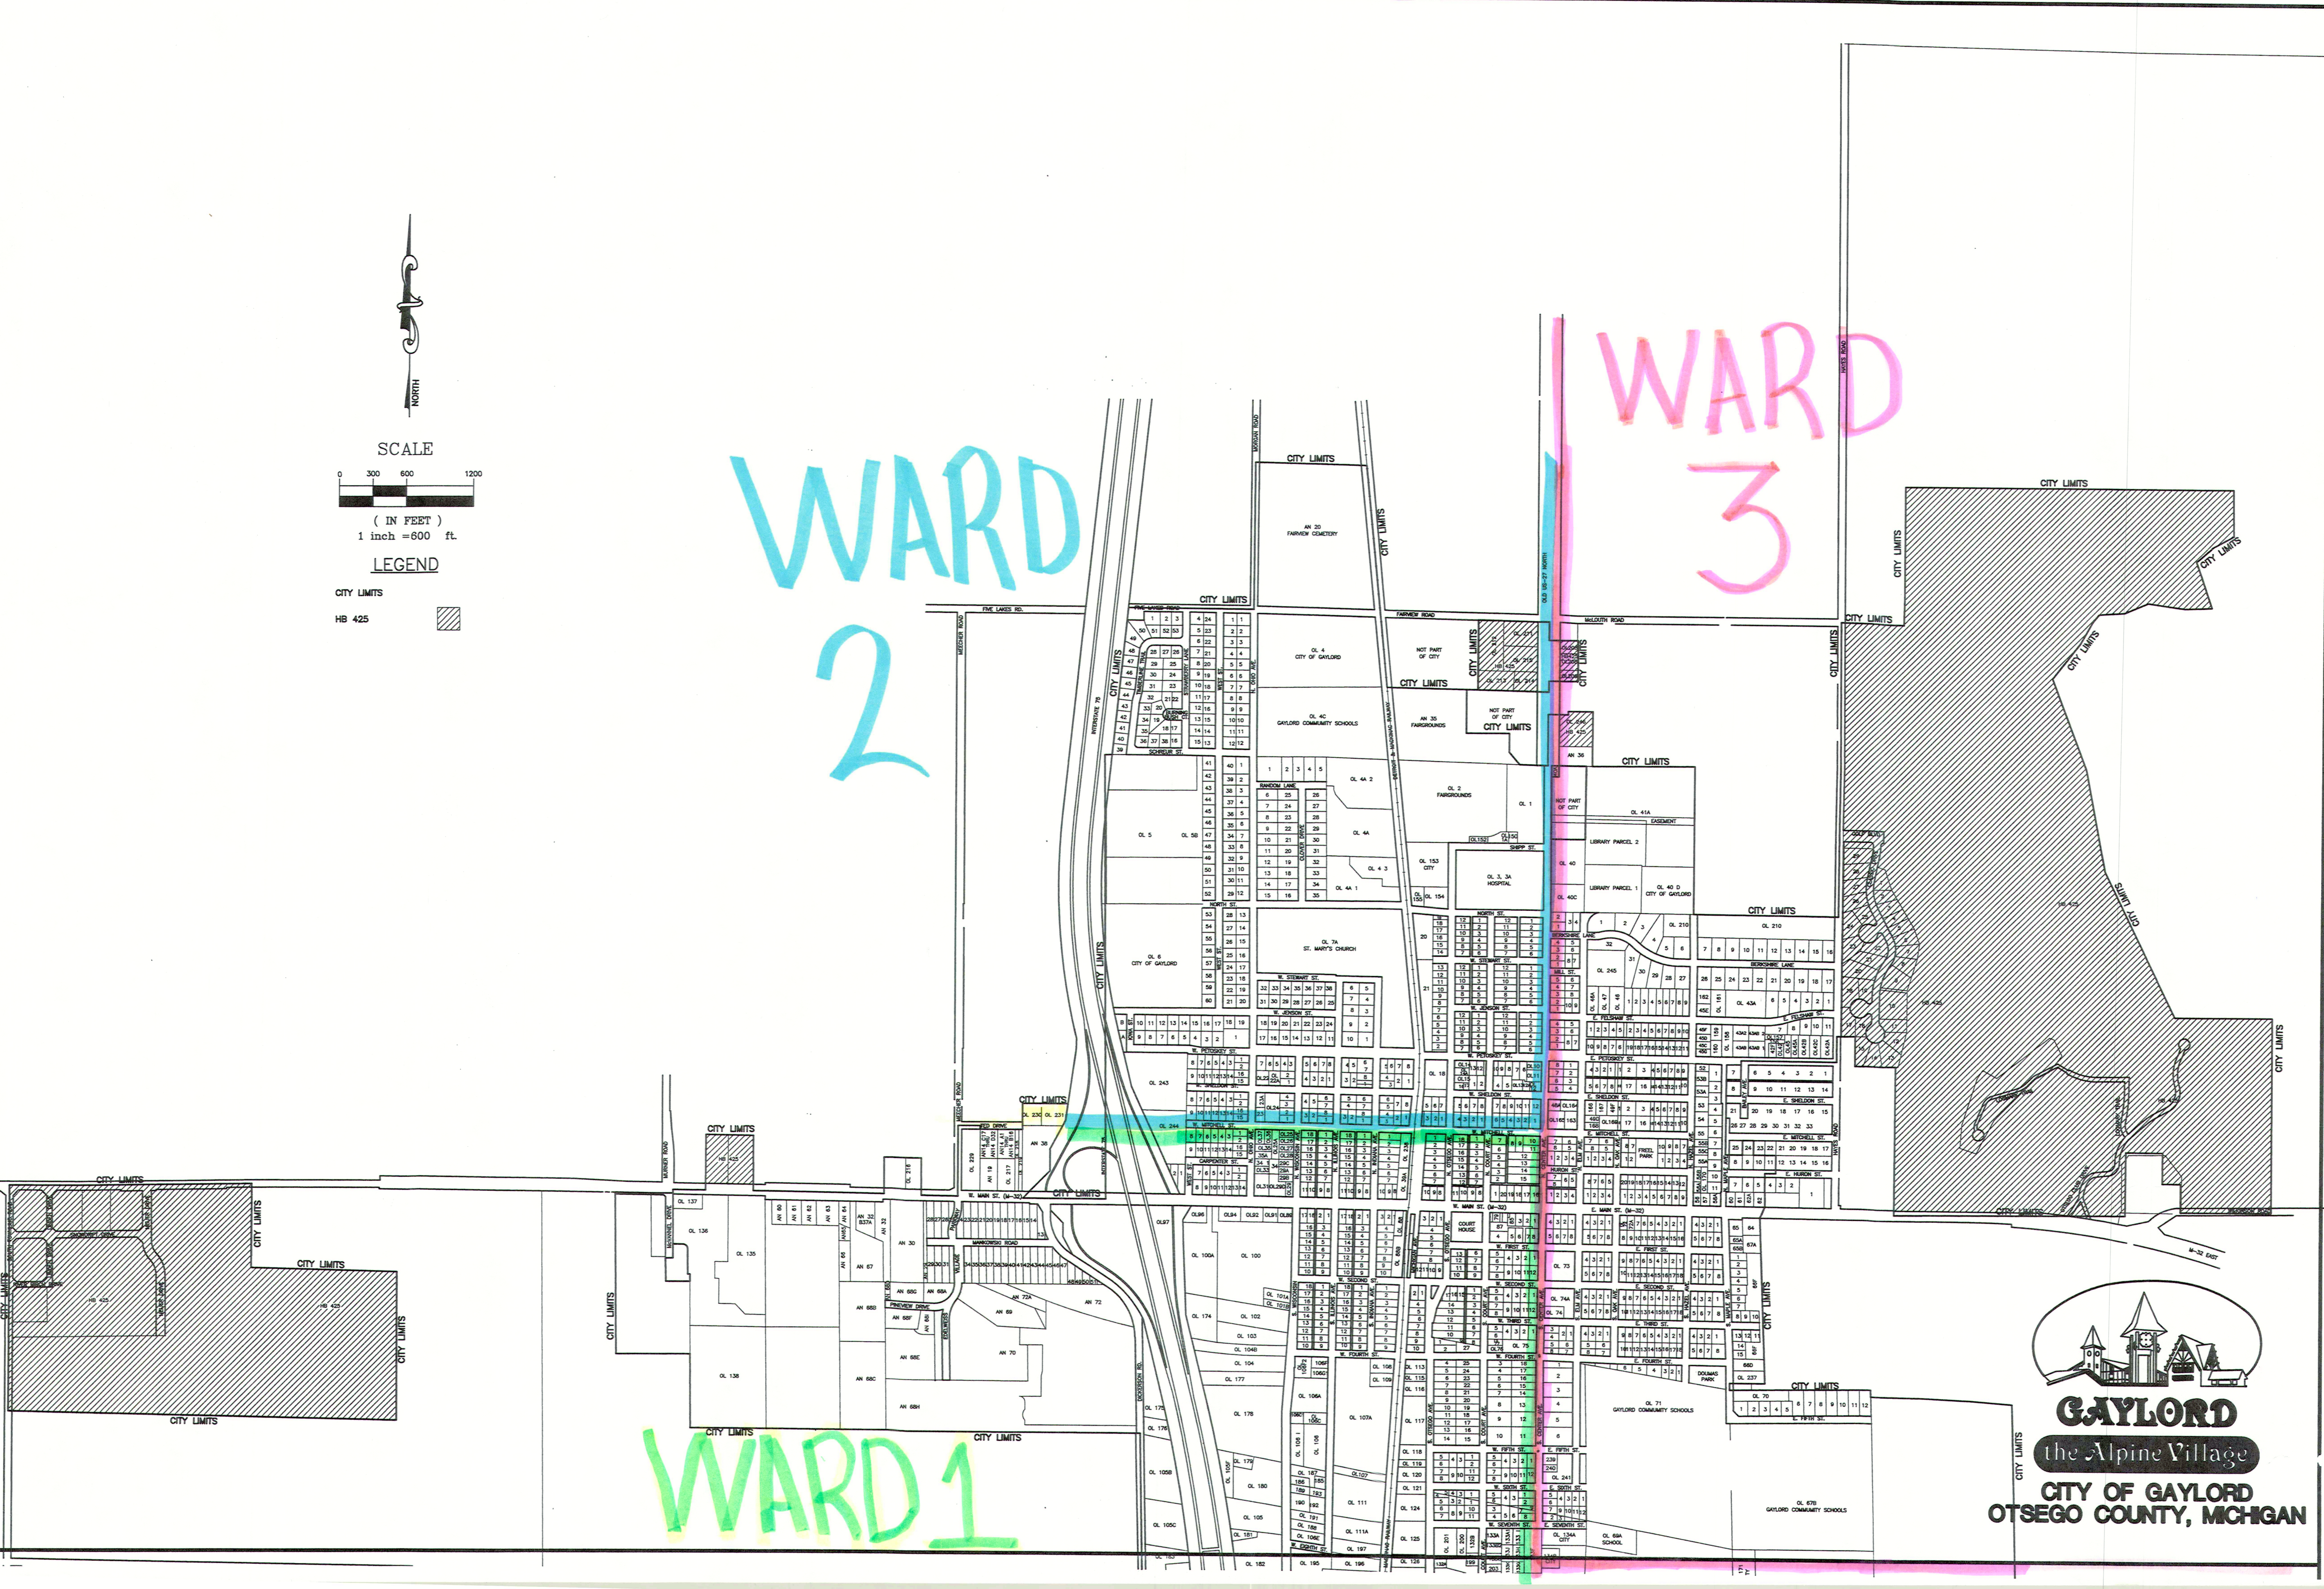

SCALE
0 300 600 1200
(IN FEET)
1 inch = 600 ft.

LEGEND
CITY LIMITS
HB 425

WARD
2

WARD
3

WARD
1

GAYLORD
the Alpine Village
CITY OF GAYLORD
OTSEGO COUNTY, MICHIGAN